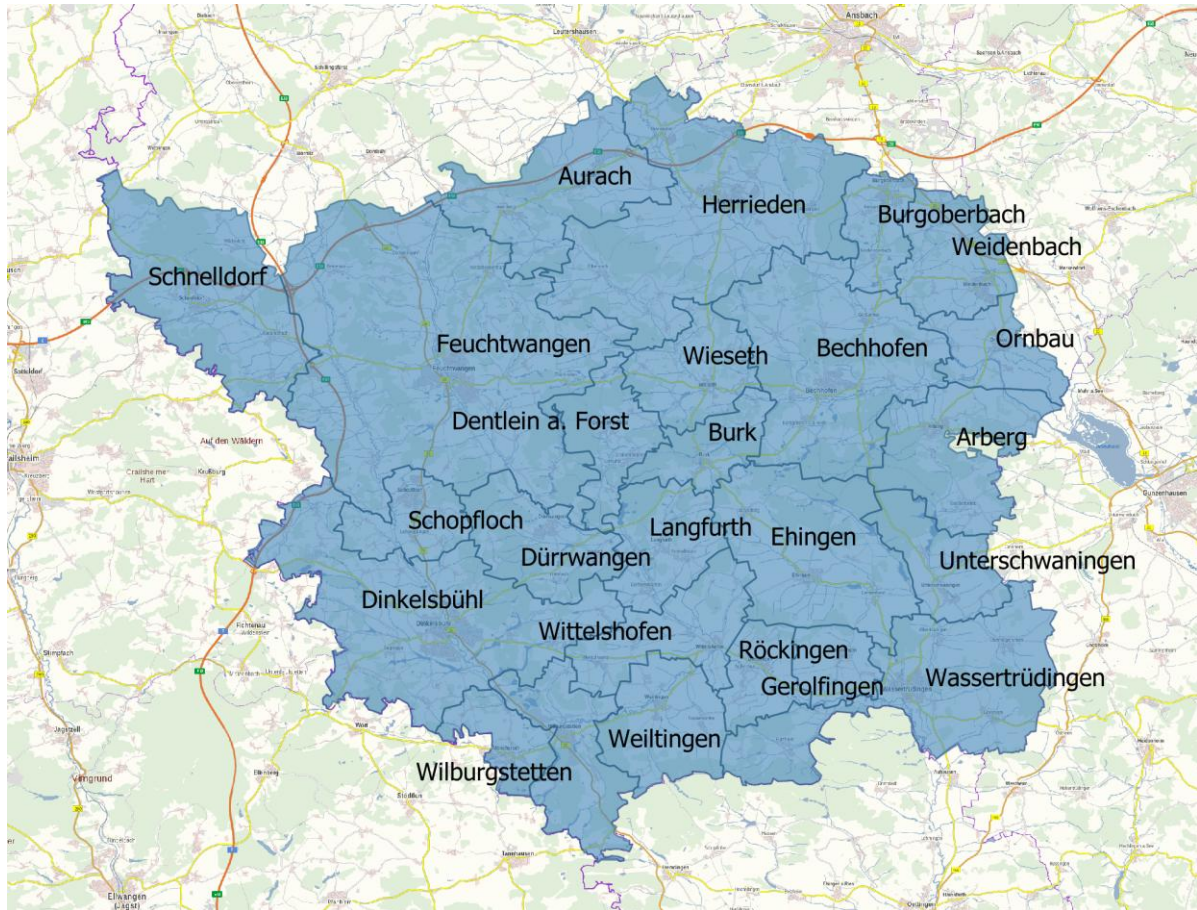

Der IHK-Gremiumsbezirk Dinkelsbühl

Landrat des Landkreises Ansbach

Dr. Jürgen Ludwig, CSU